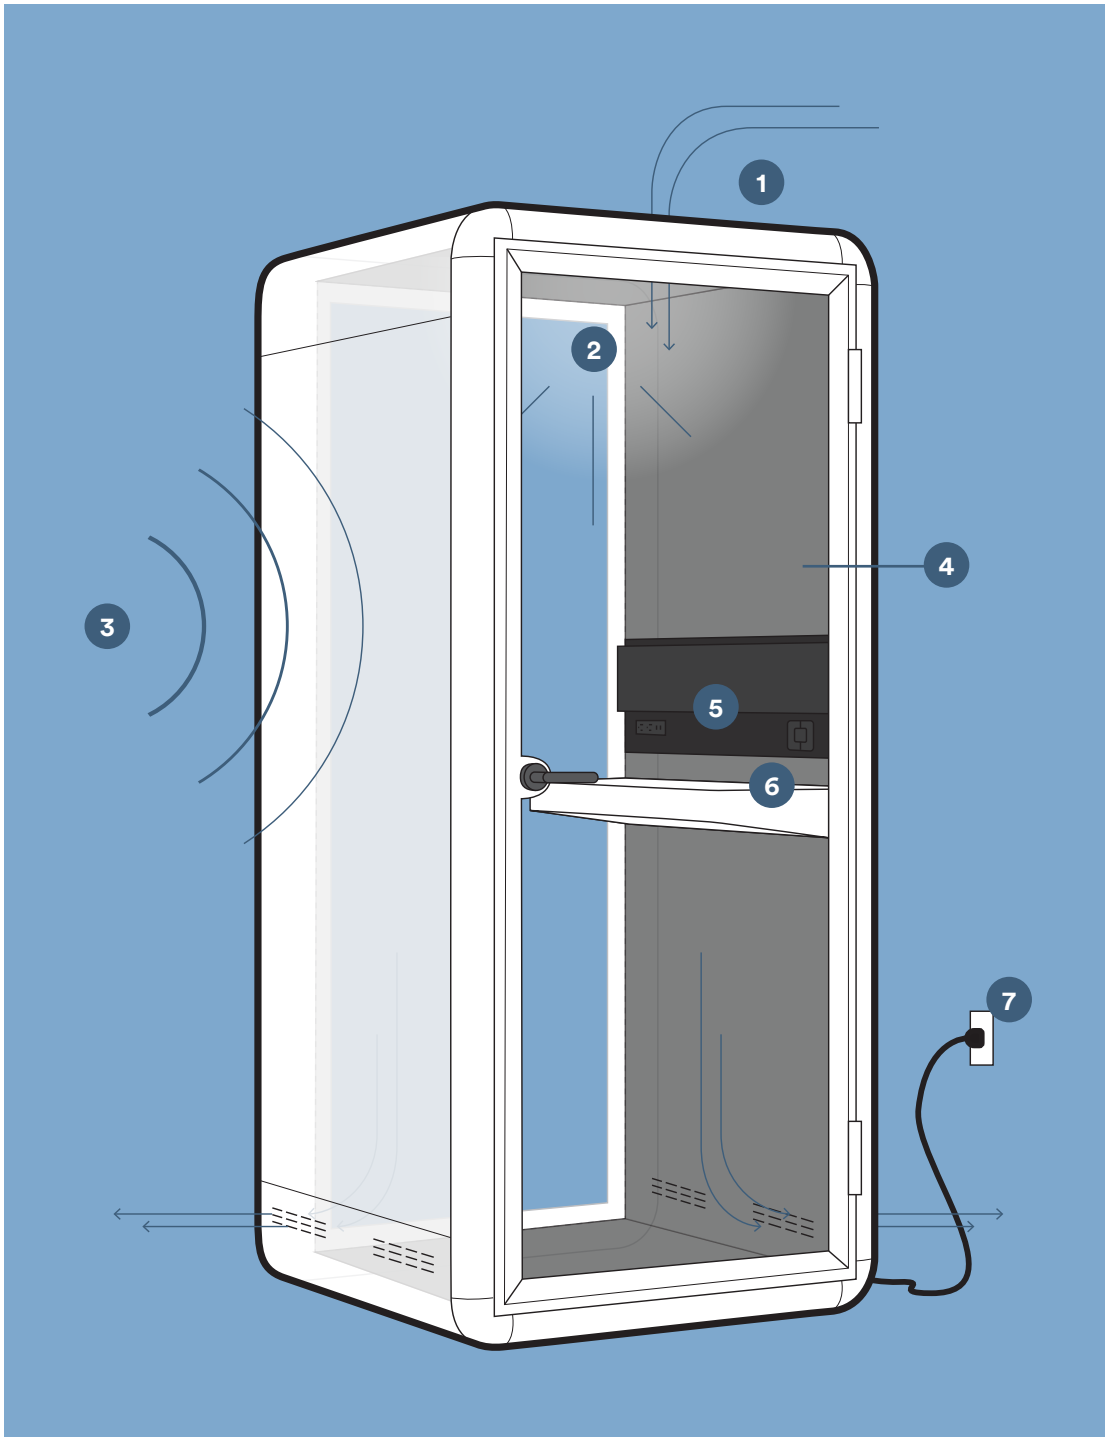

Bells + Whistles

- Motion-activated fan pulls clean air from above the PoppinPod, pushing it down and out to recirculate completely every 5 minutes
- Tempered safety glass on front and back
- Meets ISO 10534-2 acoustic standards
- Absorbs an average of 35 dB
- Motion-activated lights are dimmable from 1900 lumens
- Color temperature can be controlled from 3000K (warm) to 6000K (cool)
- PoppinPod Kolo 1 includes a built-in work surface; PoppinPod Kolo 1 Stool sold separately
- Furniture for the Kolo 1 Plus sold separately
- Black, White, Light Gray, Slate Blue, and Clay are made from powder-coated steel; Gold Oak and Brown Walnut are made from wood-grained laminated steel
- White and Gold Oak have White interior accents
- Choose an option decal for additional visual privacy

With built-in power, comfortable ventilation, and personalized lighting at the touch of a button, the PoppinPod is a turnkey conference room that's always in stock and ready to ship.

1. AIRFLOW

The PoppinPod fan pulls clean air from above the pod, pushing it down and out to completely recirculate every 5 minutes

4. SAFETY GLASS

The front and back feature safety glass that's impact-resistant and creates a seamless look

5. BUILT-IN POWER

Each PoppinPod comes with 2 AC power outlets and 2 USB charging outlets

6. WORK SURFACE

The PoppinPod Kolo 1 includes a built-in work surface for focused work or phone calls

7. PLUG + PLAY

Simply plug the power cord into any grounded 15A outlet and get right to work

Contact Us

(888) 676-7746 sales@poppin.com poppin.com/showrooms