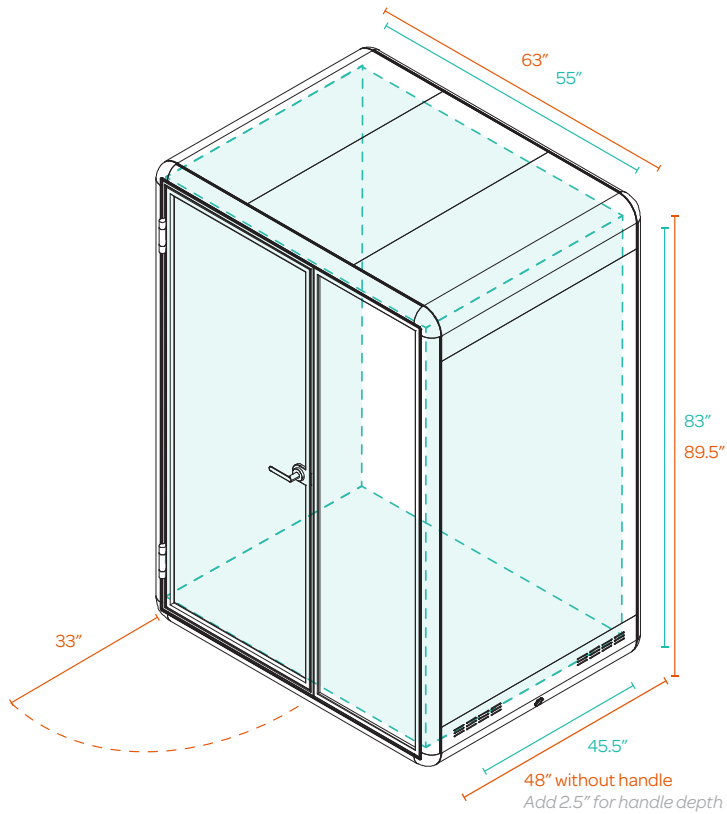

DIMENSIONS

Your Poppin Account Executive and Project Manager can answer any questions you have about the placement of your PoppinPod.

PoppinPod Kolo 1

EXTERIOR (IN)
42w x 42.25d x 89.5h

PACKAGED (IN)
91w x 41.75d x 32.75h
696lbs

INTERIOR (IN)
34w x 36d x 83h

*Dimensions + weight
exclude weight of the
pallet.*

WORK SURFACE (IN)
31.25w x 12d
41" from floor

OPTIONAL STOOL (IN)
14.5 diameter
25-29 seat height

PoppinPod Kolo 1 Plus

EXTERIOR (IN)
63w x 50.5d x 89.5h

PACKAGED (IN)
86.6w x 51.25d x 35.2h
1,123lbs

INTERIOR (IN)
55w x 45.5d x 83h

*Dimensions and weight
exclude weight of the
pallet.*

We recommend allowing 4-6" of space between each PoppinPod and 9" above to allow for sufficient air circulation.

KEY

- Exterior Dimensions
- Interior Dimensions

Contact Us

(888) 676-7746   sales@poppin.com   poppin.com/showrooms