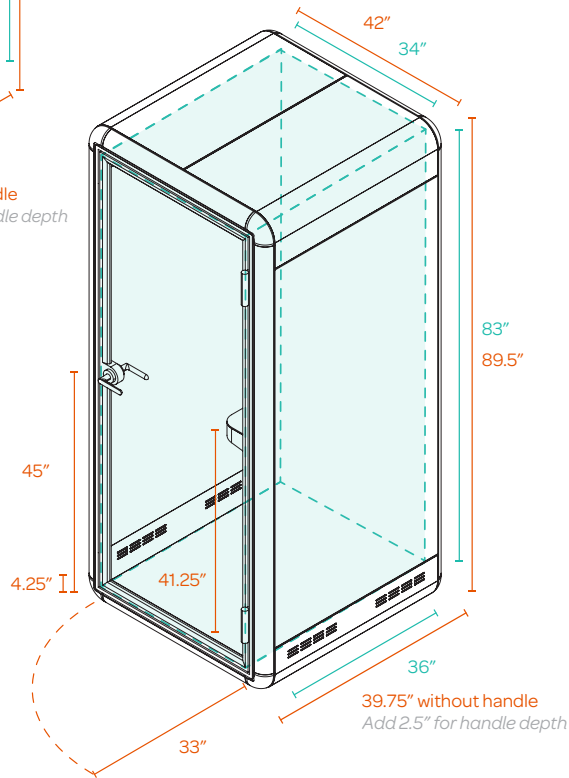

DIMENSIONS

Your Poppin Account Executive and Project Manager can answer any questions you have about the placement of your PoppinPod.

PoppinPod Kolo 1

EXTERIOR (IN)
42w x 42.25d x 89.5h

PACKAGED (IN)
91w x 41.75d x 32.75h
696lbs

INTERIOR (IN)
34w x 36d x 83h

*Dimensions + weight
exclude weight of the
pallet.*

WORK SURFACE (IN)
31.25w x 12d
41" from floor

OPTIONAL STOOL (IN)
14.5 diameter
25-29 seat height

PoppinPod Kolo 1 Plus

EXTERIOR (IN)
63w x 50.5d x 89.5h

PACKAGED (IN)
86.6w x 51.25d x 35.2h
1,123lbs

INTERIOR (IN)
55w x 45.5d x 83h

*Dimensions and weight
exclude weight of the
pallet.*

We recommend allowing 4-6" of space between each PoppinPod and 9" above to allow for sufficient air circulation.

KEY

- Exterior Dimensions
- Interior Dimensions

Contact Us

(888) 676-7746   sales@poppin.com   poppin.com/showrooms