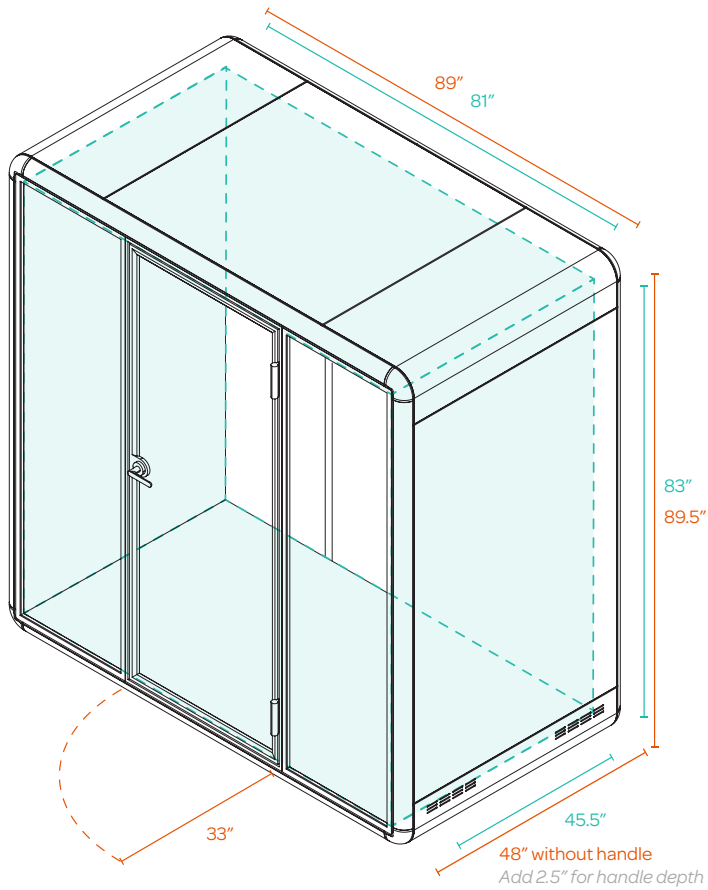

DIMENSIONS

Your Poppin Account Executive and Project Manager can answer any questions you have about the placement of your PoppinPod.

PoppinPod Kolo 1

EXTERIOR (IN)
39.4w x 41.6d x 89.1h

INTERIOR (IN)
34w x 37d x 82h

WORK SURFACE (IN)
31.25w x 12d
41" from floor

OPTIONAL STOOL (IN)
14.5 diameter
25-29 seat height

PACKAGED (IN)
91w x 41.75d x 32.75h
696lbs

*Dimensions + weight
exclude weight of the
pallet.*

PoppinPod Kolo 2