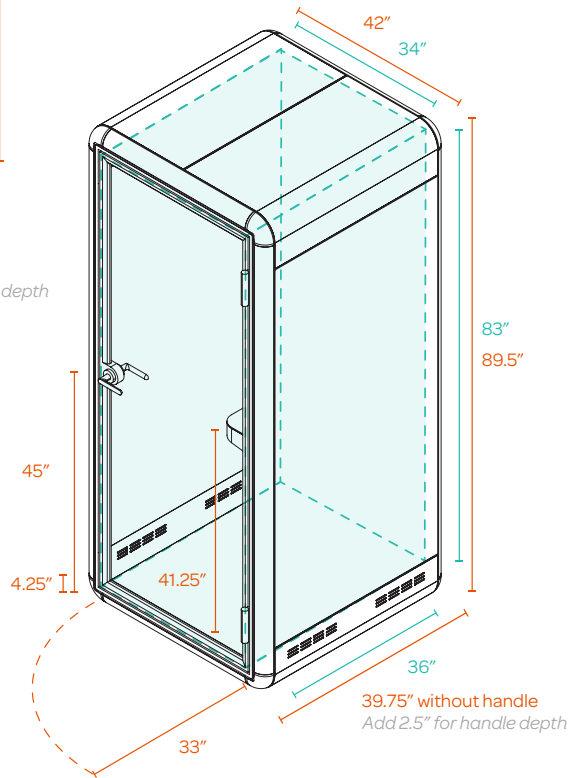

DIMENSIONS

Your Poppin Account Executive and Project Manager can answer any questions you have about the placement of your PoppinPod.

PoppinPod Kolo 1

EXTERIOR (IN)
39.4w x 41.6d x 89.1h

INTERIOR (IN)
34w x 37d x 82h