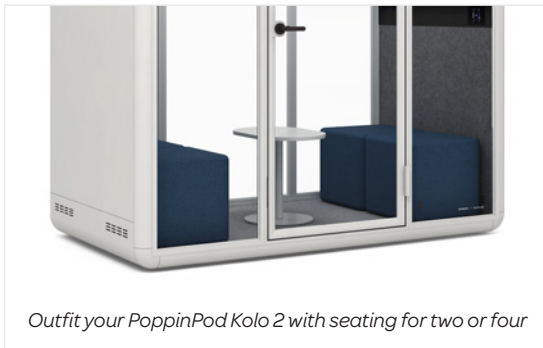

The PoppinPod Kolo 2 can fit up to four for meetings; the PoppinPod Kolo 1 is ideal for private work

PoppinPod Kolo 1 Stool sold separately

Outfit your PoppinPod Kolo 2 with seating for two or four

POPPINPOD KOLO 1 + POPPINPOD KOLO 2

Ever heard of an office with too many conference rooms? We haven't, either.

Designed to offer peace and quiet in the open office, the PoppinPod Kolo 1 and PoppinPod Kolo 2 give your team the crucial opportunity to control their environment. The lighting is totally customizable, allowing users to dim the lights and adjust the color temperature from warm to cool white.

Whether you need space for focused work, a conference room for meetings, or just somewhere to get away from spoilers for last night's must-see TV, the PoppinPod is a turnkey privacy solution for the open office.

EXPLORE THE POPPINPOD

With built-in power, comfortable ventilation, and personalized lighting at the touch of a button, the PoppinPod is a turnkey conference room that's always in stock and ready to ship.