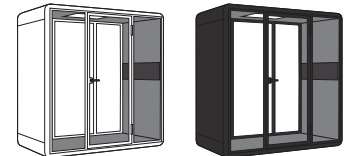

POPPINPOD KOLO 2

Contact Us

(888) 676-7746   sales@poppin.com   poppin.com/showrooms