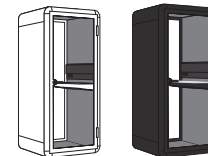

Colors + Formats

POPPINPOD KOLO 1