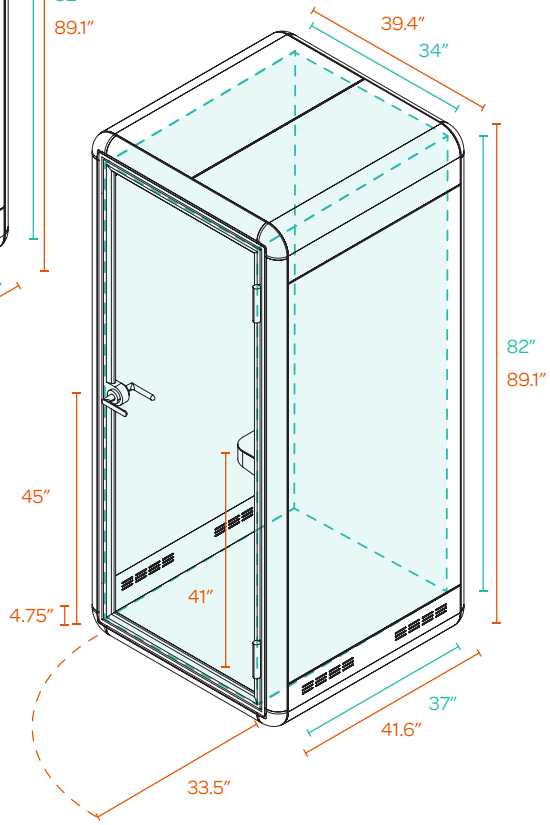

DIMENSIONS

Your Poppin Account Executive and Project Manager can answer any questions you have about the placement of your PoppinPod.

PoppinPod Kolo 1

- EXTERIOR (IN)**
39.4w x 41.6d x 89.1h
- INTERIOR (IN)**
34w x 37d x 82h
- WORK SURFACE (IN)**
31.25w x 12d
41" from floor
- OPTIONAL STOOL (IN)**
14.5 diameter
25-29 seat height