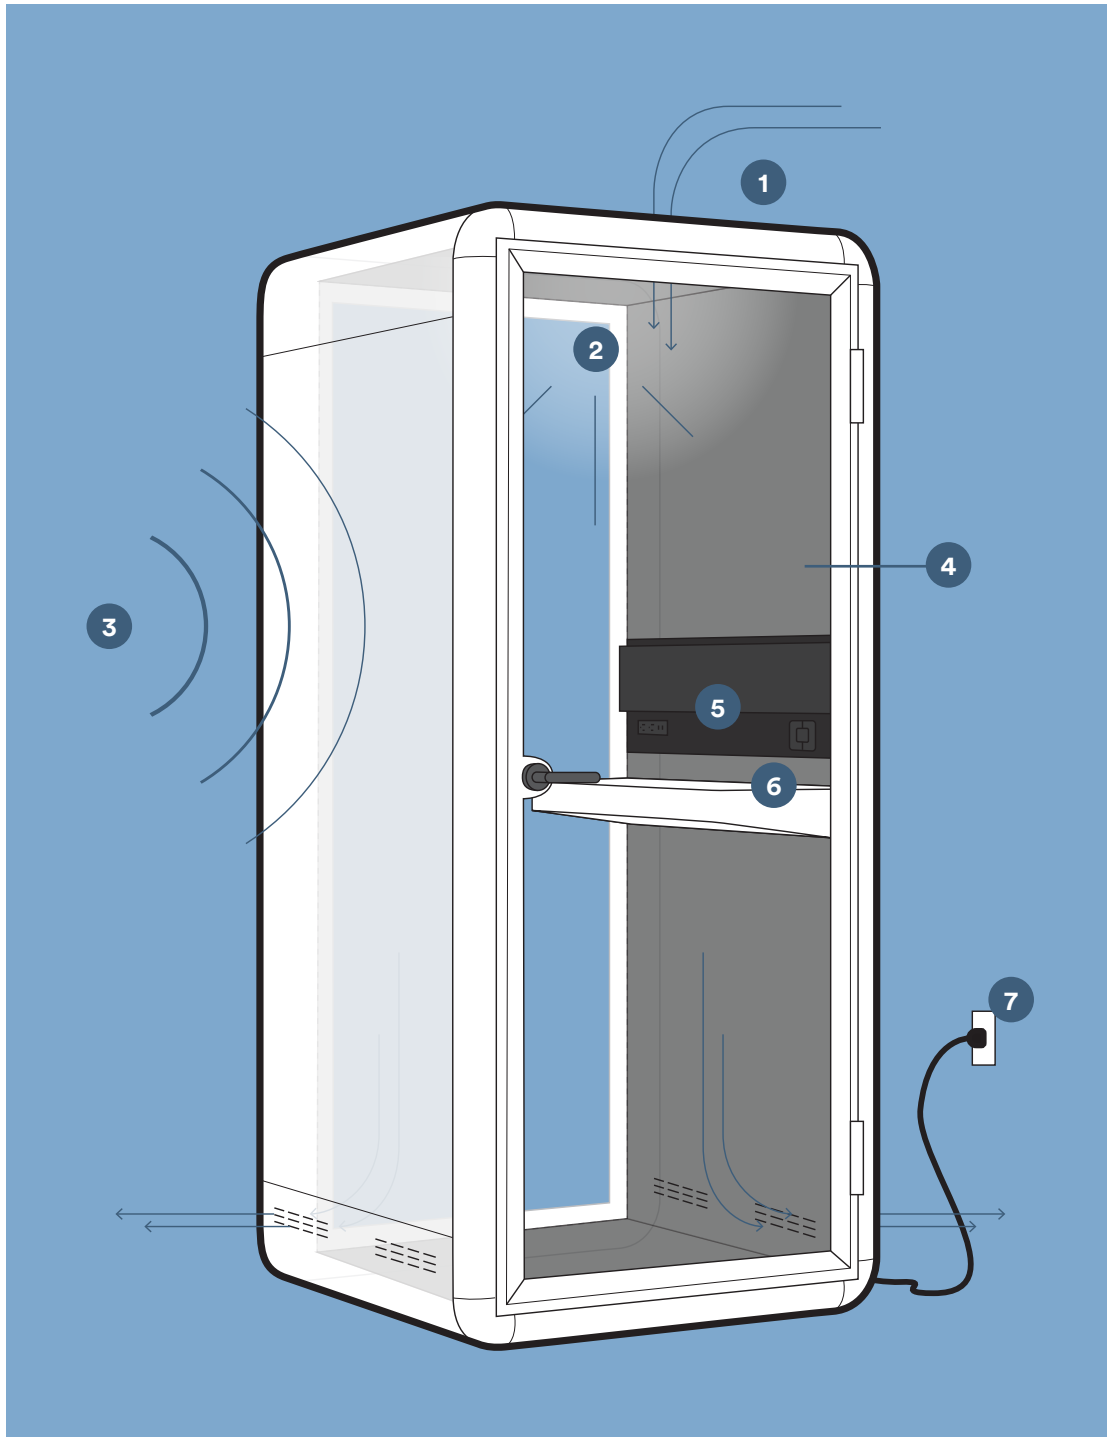

EXPLORE THE POPPINPOD

With built-in power, comfortable ventilation, and personalized lighting at the touch of a button, the PoppinPod is a turnkey conference room that's always in stock and ready to ship.

1. AIRFLOW

The PoppinPod fan has been precisely calibrated to balance comfort with acoustic performance

2. FULL LIGHT CONTROL

Create a personalized environment with dimmable lights and a color temperature from warm to cool white

3. SOUND DAMPENING

With an average noise absorption of 35 dB, conversations and phone calls stay completely private

4. SAFETY GLASS

The front and back feature safety glass that's impact-resistant and creates a seamless look

5. BUILT-IN POWER

Each PoppinPod comes with 2 AC power outlets and 2 USB charging outlets

6. WORK SURFACE

The PoppinPod Kolo 1 includes a built-in work surface for focused work or phone calls

7. PLUG + PLAY

Simply plug the power cord into any grounded 15A outlet and get right to work

Contact Us

(888) 676-7746   sales@poppin.com   poppin.com/showrooms