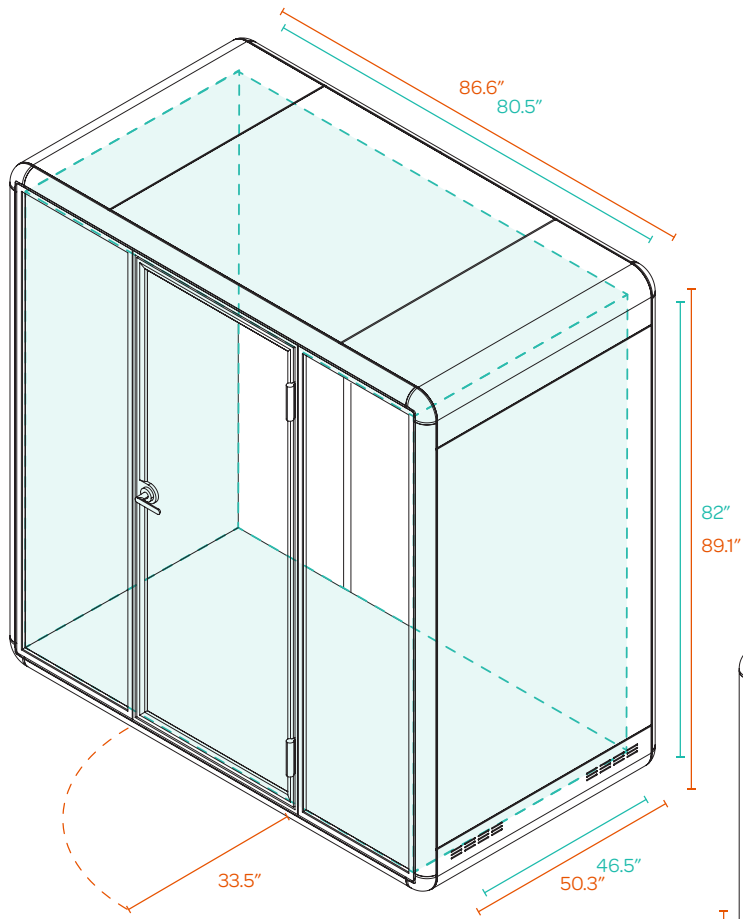

DIMENSIONS

Your Poppin Account Executive and Project Manager can answer any questions you have about the placement of your PoppinPod.

PoppinPod Kolo 1

- EXTERIOR (IN)**
39.4w x 41.6d x 89.1h
- INTERIOR (IN)**
34w x 37d x 82h
- WORK SURFACE (IN)**
31.25w x 12d
41" from floor
- OPTIONAL STOOL (IN)**
14.5 diameter
25-29 seat height

PACKAGED (IN)
91w x 41.75d x 32.75h
696lbs
*Dimensions + weight
exclude weight of the
pallet.*

PoppinPod Kolo 2

- EXTERIOR (IN)**
86.6w x 50.3d x 89.1h
- INTERIOR (IN)**
80.5w x 46.5d x 82h

PACKAGED (IN)
86w x 51.25d x 41h
1,214lbs
*Dimensions and weight
exclude weight of the
pallet.*